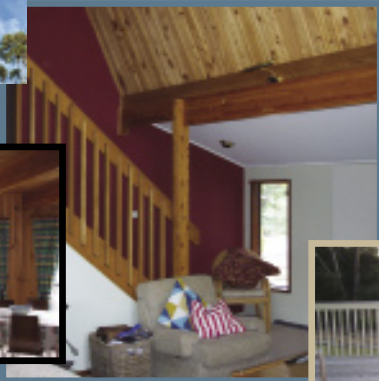

## Blue Mountains

*self contained*

This vista is only a 200 metre walk from the Lodge.

*Sublime Lodge*

# Sublime Lodge

*The Lodge sleeps 2 – 15 people and has the following:*  
5 queen bedrooms, 2 single beds and extra single bed in sleep out. 2 bathrooms, 1 with spa.

Large lounge room, CD, DVD, TV, fully equipped kitchen, wood fire, BBQ, views of garden and valley, all linen provided, air conditioned.