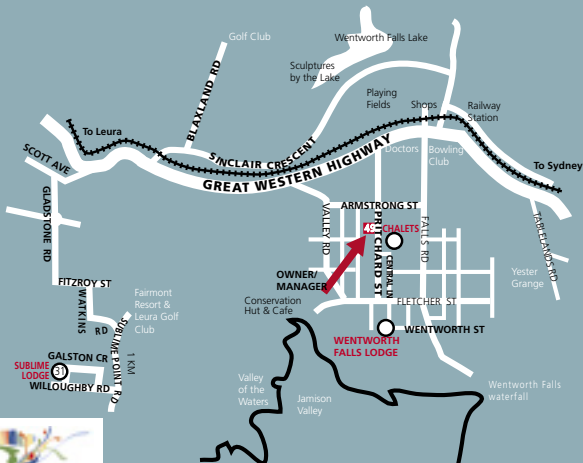

Design: Canfield Business Design

Telephone (61 2) 4757 4048

www.gabbinbar.com Email: stay@gabbinbar.com

We have other styles of accommodation available.
Please check the website for details.